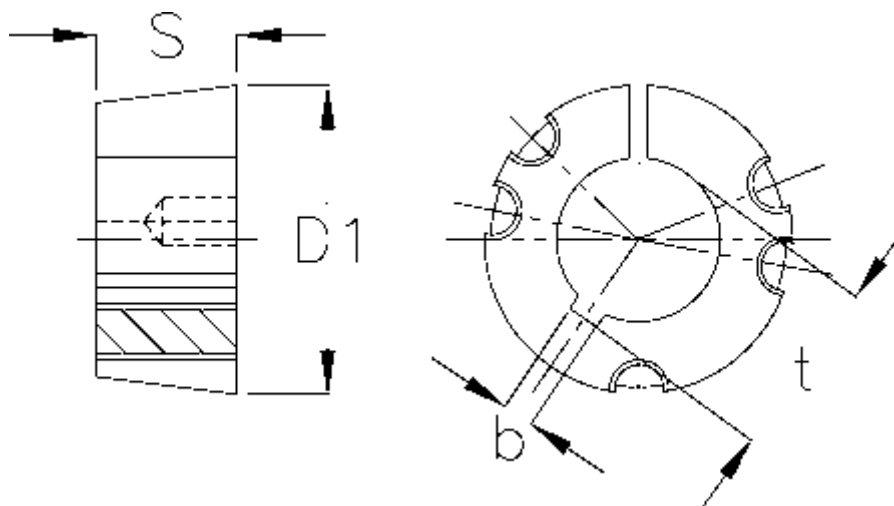

Article number: 6160405050085

Description: Taper bush 5050 bore $\varnothing 85$ mm

Measures

b	= 22
Bore	= 85
Bush type	= 5050
D1	= 177,6
S	= 127
Screw size	= 7/8 x 2 1/4"
t	= 90.4
Transmission moment	= 12400